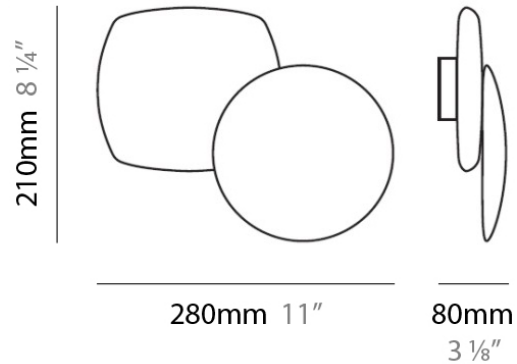

PROJECT	_____
TYPE	_____
NOTES	_____
QUANTITY	_____
DATE	_____

AFEF SURFACE

D83126

GENERAL

Series: Afef
Brand: Panzeri
Division: Design
Mounting Type: Surface
Mounting Location: Wall
Subcategory: Ambient

PHYSICAL

Shape: Abstract
Length (mm): 280
Length (in): 11
Height (mm): 210
Height (in): 8 1/4
Extension (mm): 80
Extension (in): 3 1/8
Light Distribution: Indirect
Weight (kg): 2.7
Weight (lbs): 6
Diffuser: White & Black Ceramic
Fixture Material: Ceramic

ELECTRICAL

Number of Lamps: 2
Lamp Type: LED Retrofit
Lamp Shape: T4
Bulb Included: Bulb Not Included
Total Output Wattage (W): 16
Max. Wattage Per Lamp (W): 8
Lamp Base: G9
Input Voltage (V): 120

LED

OPTICAL

RATINGS AND CERTIFICATIONS

Certified By: CSA Certified to UL and CSA Standards
IP rating: IP20